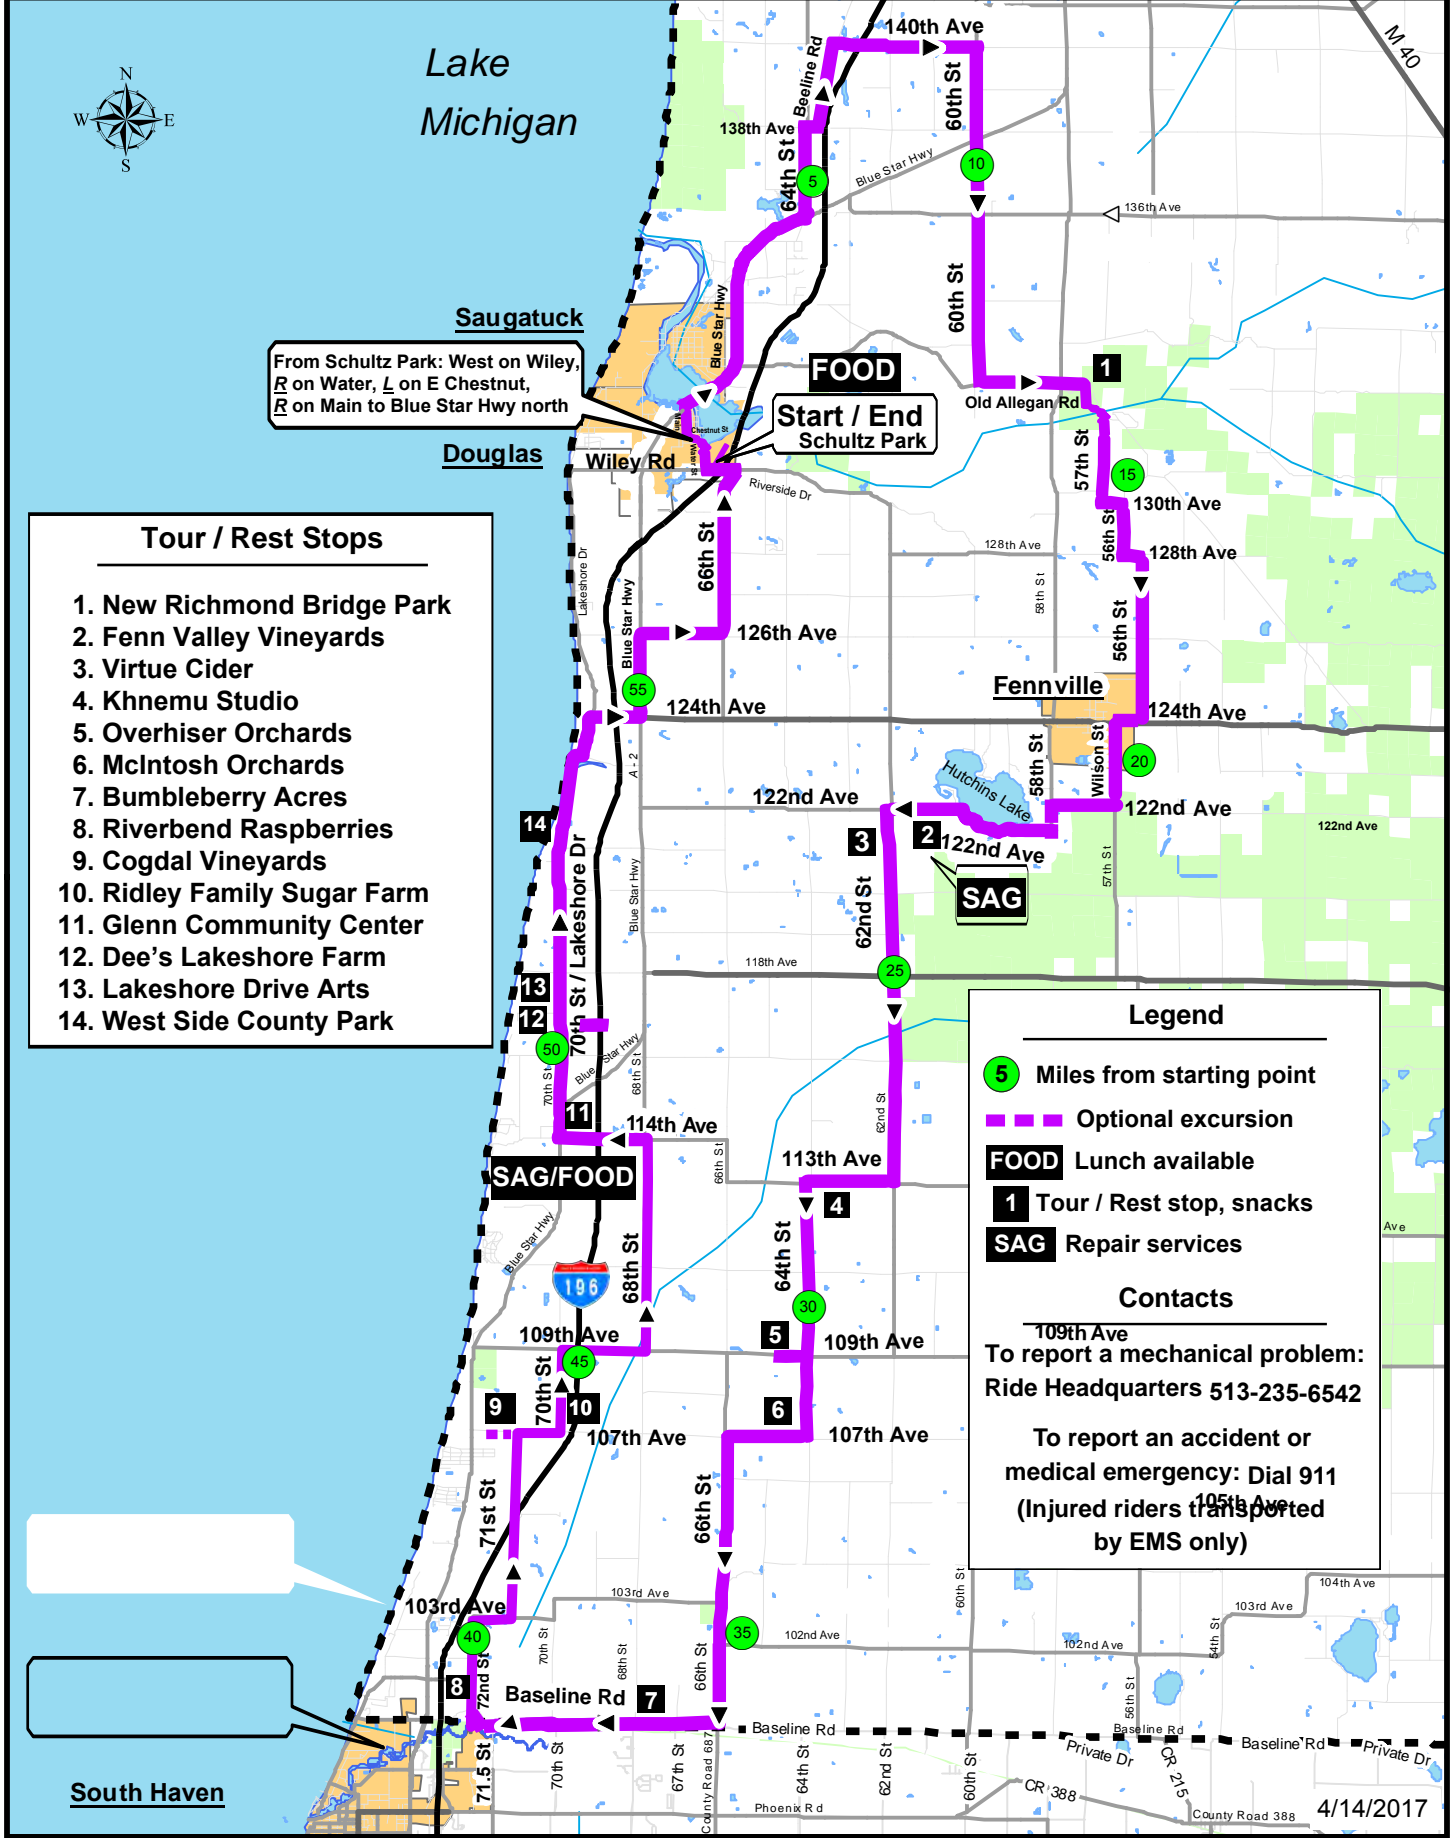

Lakeshore Harvest Ride - Douglas 60 mile Route - Blue

From Schultz Park: West on Wiley, **R** on Water, **L** on E Chestnut, **R** on Main to Blue Star Hwy north

- ### Tour / Rest Stops
1. New Richmond Bridge Park
 2. Fenn Valley Vineyards
 3. Virtue Cider
 4. Khnemu Studio
 5. Overhiser Orchards
 6. McIntosh Orchards
 7. Bumbleberry Acres
 8. Riverbend Raspberries
 9. Cogdal Vineyards
 10. Ridley Family Sugar Farm
 11. Glenn Community Center
 12. Dee's Lakeshore Farm
 13. Lakeshore Drive Arts
 14. West Side County Park

Legend

- 5** Miles from starting point
- Optional excursion
- FOOD** Lunch available
- 1** Tour / Rest stop, snacks
- SAG** Repair services

Contacts

To report a mechanical problem:
Ride Headquarters 513-235-6542

To report an accident or medical emergency: Dial 911
(Injured riders transported by EMS only)

South Haven

4/14/2017