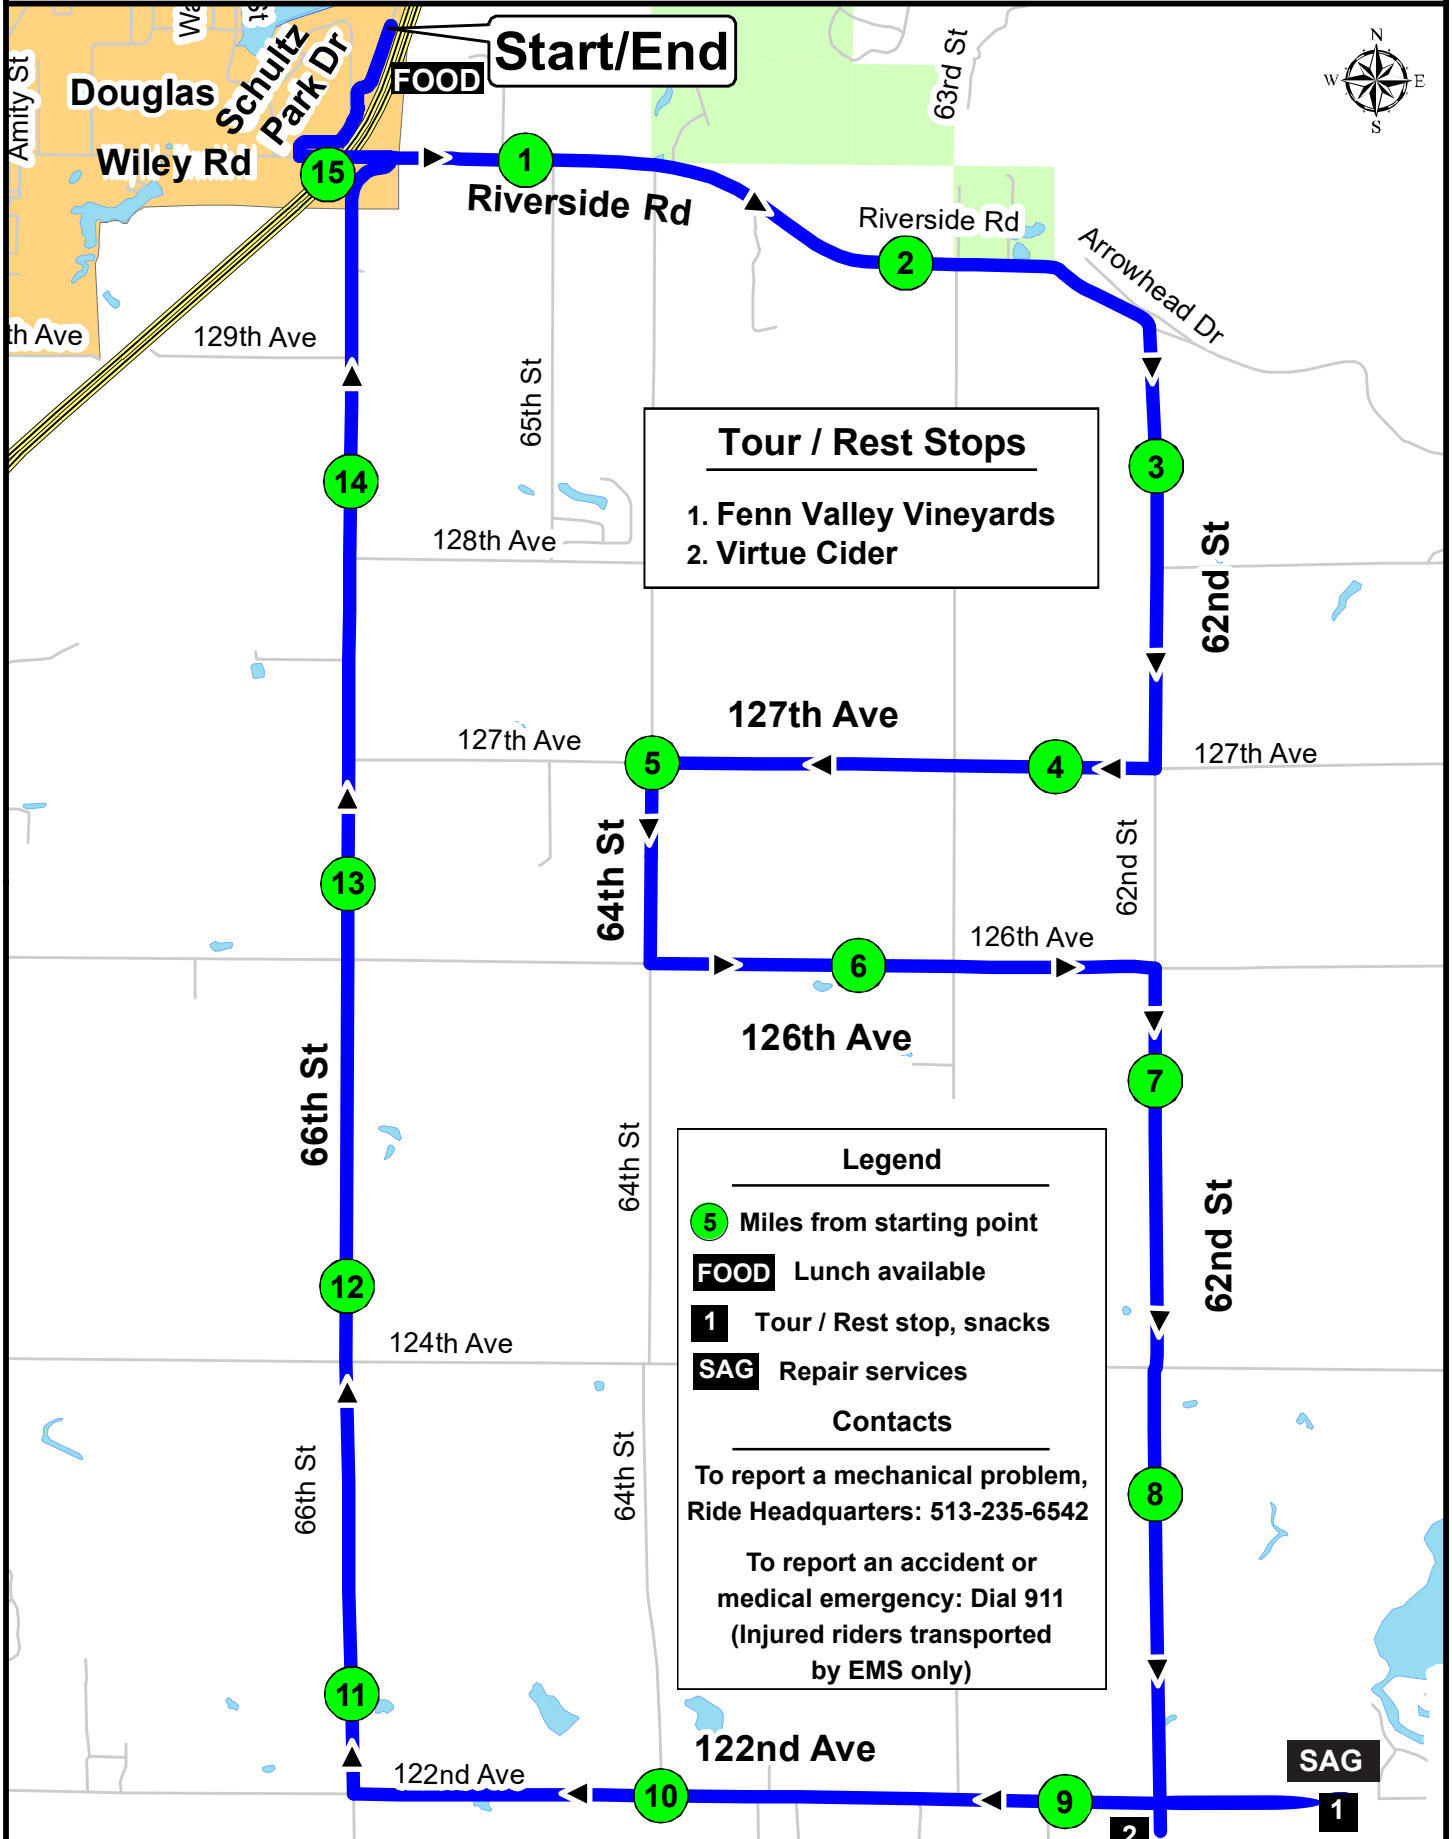

Lakeshore Harvest Ride - Douglas 15 mile route - White

Tour / Rest Stops

1. Fenn Valley Vineyards
2. Virtue Cider

Legend

- 5** Miles from starting point
- FOOD** Lunch available
- 1** Tour / Rest stop, snacks
- SAG** Repair services

Contacts

To report a mechanical problem,
Ride Headquarters: 513-235-6542

To report an accident or
medical emergency: Dial 911
(Injured riders transported
by EMS only)