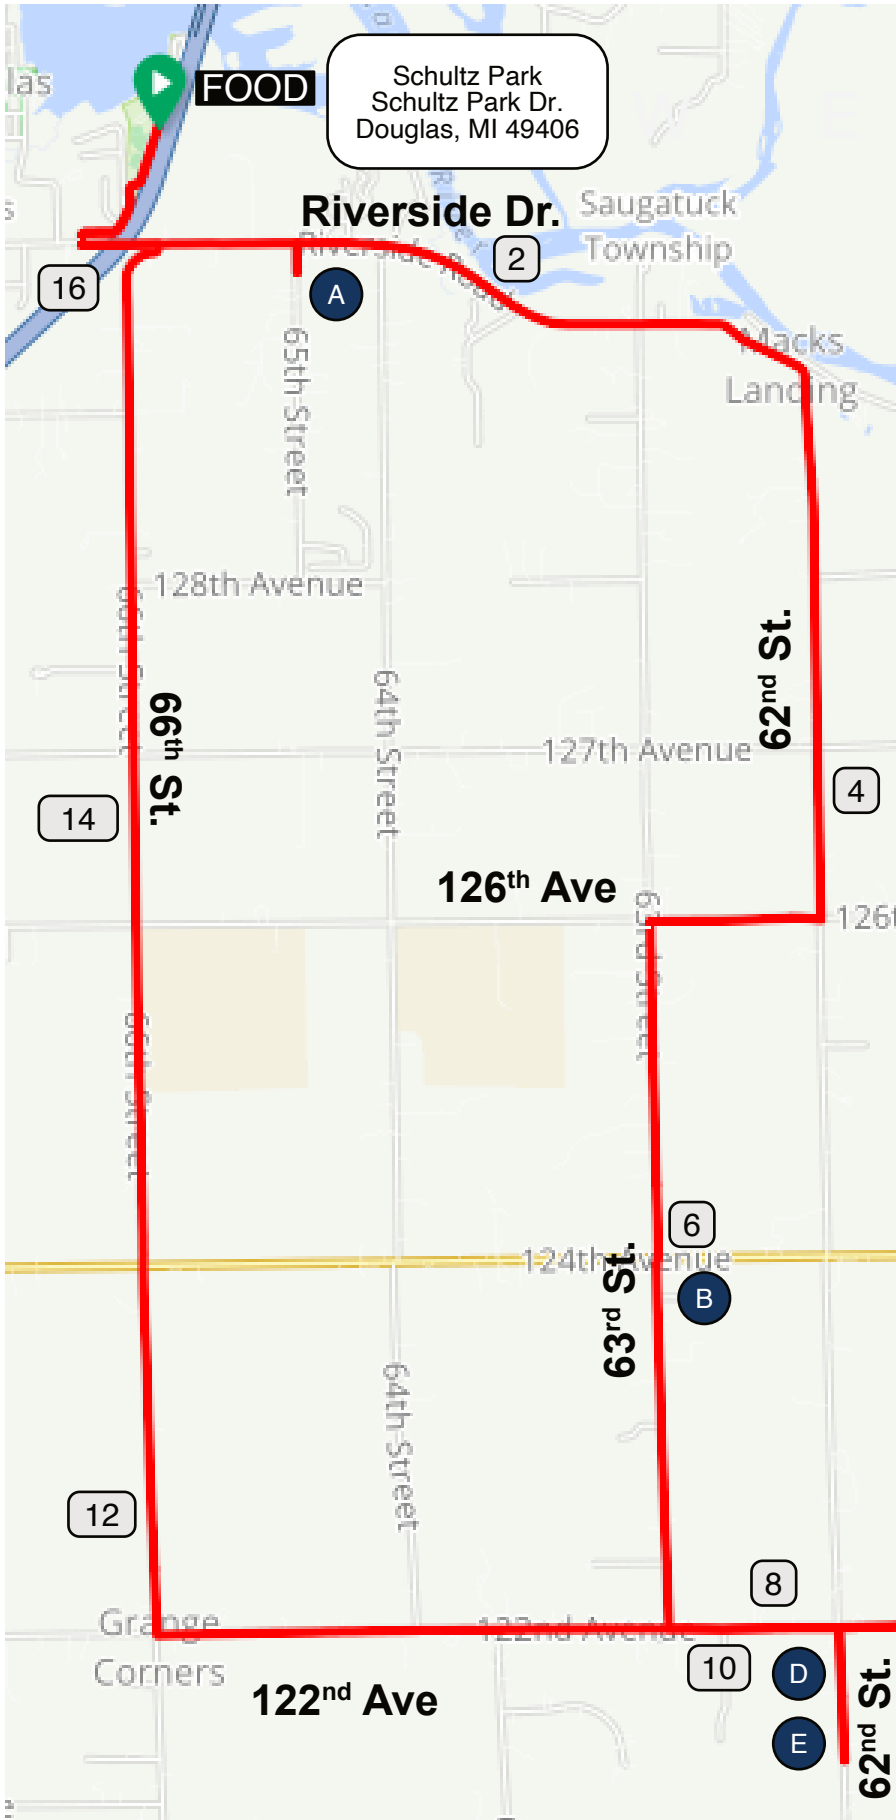

2021 Lake Shore Harvest Ride

Douglas 16 Mile Ride • Follow White Arrows

Start Finish:

Schultz Park
Schultz Park Dr.
Douglas, MI 49406

Stops:

- A. Summerhouse Lavender Farm
- B. Peach Belt Studio
- C. Fenn Valley Vineyards (**SAG**)
- D. Virtue Cider
- E. Modales Winery

Scan the QR to access an interactive map or visit tiny.cc/douglas16

Legend:

1 Miles from Start

FOOD Food

A Tour Stop

SAG Repair Services

Contacts:

To report a mechanical problem:
Ride Headquarters 513-235-6542

To report an accident or medical emergency:
Dial 911 (Injured riders transported by EMS only)

Follow all laws. Course is on an open road. Use caution and obey all traffic rules and laws in a courteous and safe manner. All riders must wear your helmet. **Michigan law requires cyclists to ride as close to the right as practicable and not more than two abreast.**

2021 Lake Shore Harvest Ride

Douglas 16 Mile Ride • Follow White Arrows

Leg	Dir	Type	Notes	Total
	↑	Straight	Continue onto Schultz Park Dr	0.0
0.5	←	Left	Turn left onto 130th Ave/ Wiley Rd	0.5
0.6	→	Right	Turn right onto 65th St/ U-Turn at Lavender Farm	1.1
0.2	→	Right	Turn right onto 130th Ave/ Riverside Rd	1.3
1.6	↑	Straight	Continue onto 62nd St	2.8
1.6	→	Right	Turn right onto 126th Ave	4.4
0.5	←	Left	Turn left onto 63rd St	4.9
2.1	←	Left	Turn left onto 122nd Ave/ U-Turn at Fenn Valley	7.0
1.2	←	Left	Turn left onto 62nd St/ U-Turn at Modales	8.2
0.8	←	Left	Turn left onto 122nd Ave	9.0
2.0	→	Right	Turn right onto 66th St	10.9
4.1	←	Left	Turn left onto 130th Ave/ Wiley Rd	15.0
0.2	→	Right	Turn right onto Schultz Park Dr	15.3