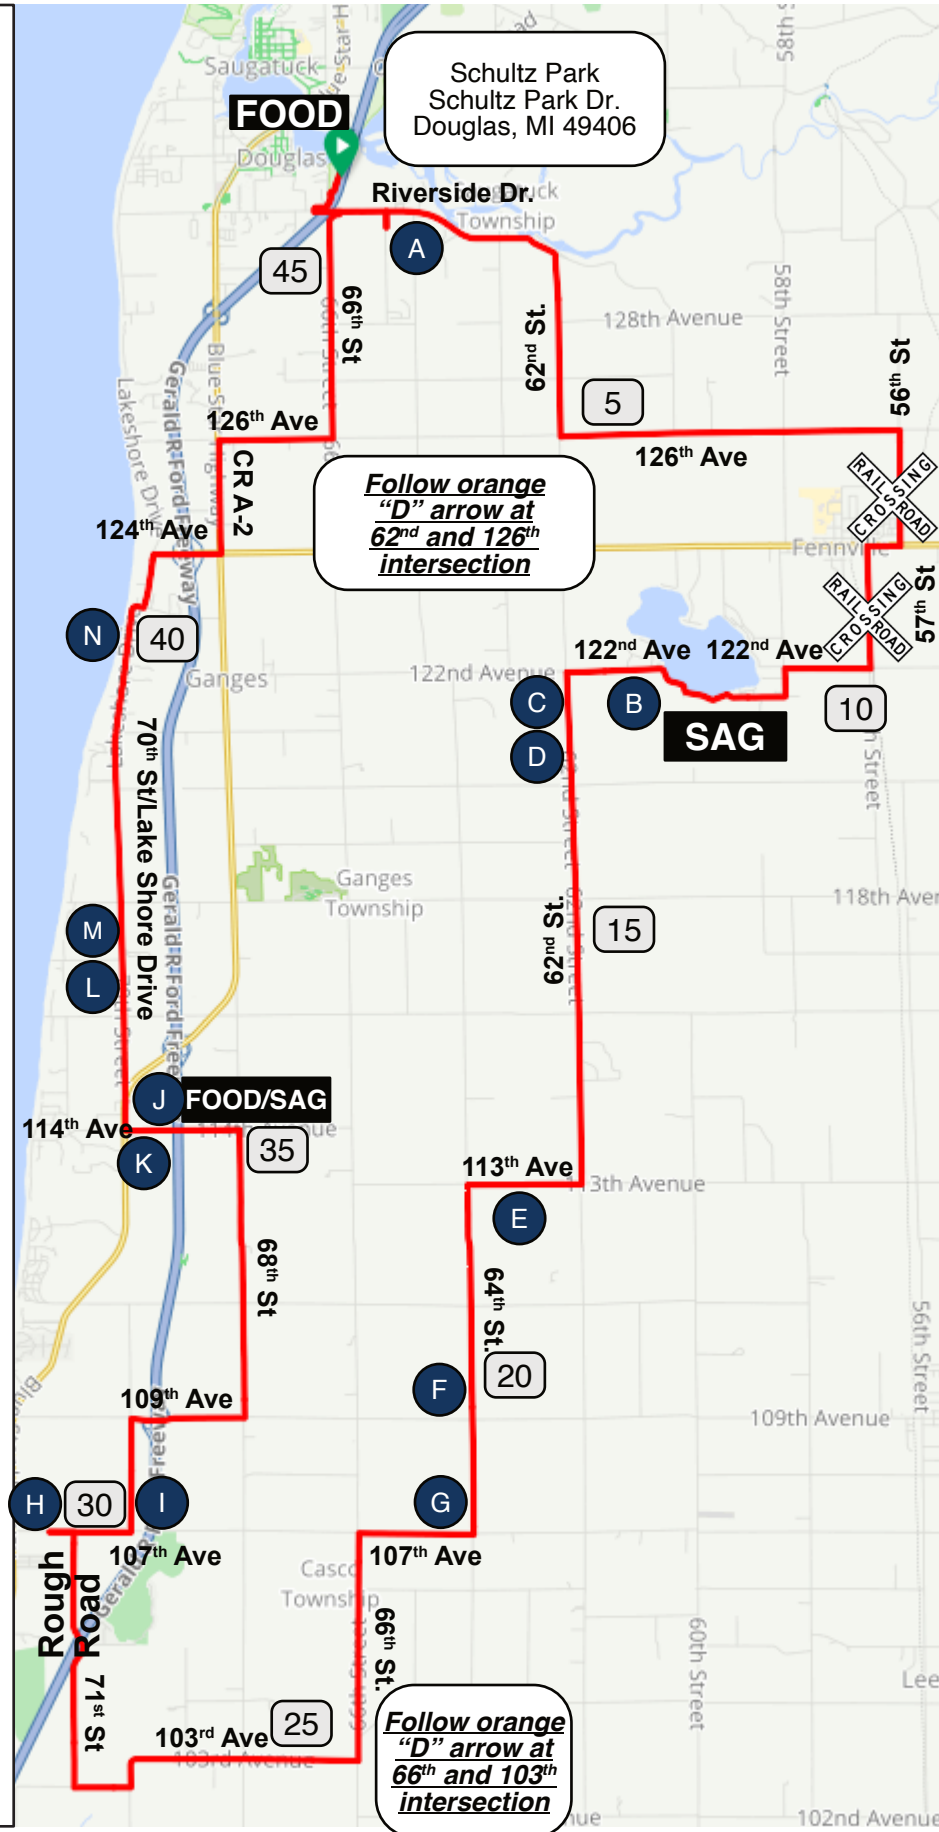

2021 Lake Shore Harvest Ride

Douglas 46 Mile Ride • Follow Orange Arrows

Start Finish:
Schultz Park
Schultz Park Dr.
Douglas, MI 49406

1. **Stops:**
- A. Summerhouse Lavender Farm
  - B. Fenn Valley Vineyards (**SAG**)
  - C. Virtue Cider
  - D. Modales Winery
  - E. Khnemu Studios
  - F. Overhiser Orchards
  - G. McIntosh Orchards
  - H. Cogdal Vineyards
  - I. Ridley Family Sugar Farm
  - J. Glenn Community Center (**FOOD/SAG**)
  - K. Vintage Bee
  - L. Dee's Lakeshore Farm
  - M. Lakeshore Drive Arts
  - N. West Side County Park (**Restroom**)

Scan the QR to pull up interactive map or visit tiny.cc/douglas46

Legend:

1 Miles from Start

FOOD Food

A Tour Stop

SAG Repair Services

Caution:
Rail Road
Crossing

Contacts:

To report a mechanical problem:
Ride Headquarters 513-235-6542

To report an accident or medical emergency:
Dial 911 (Injured riders transported by EMS only)

Follow all laws. Course is on an open road. Use caution and obey all traffic rules and laws in a courteous and safe manner. All riders must wear your helmet. Michigan law requires cyclists to ride as close to the right as practicable and not more than two abreast.