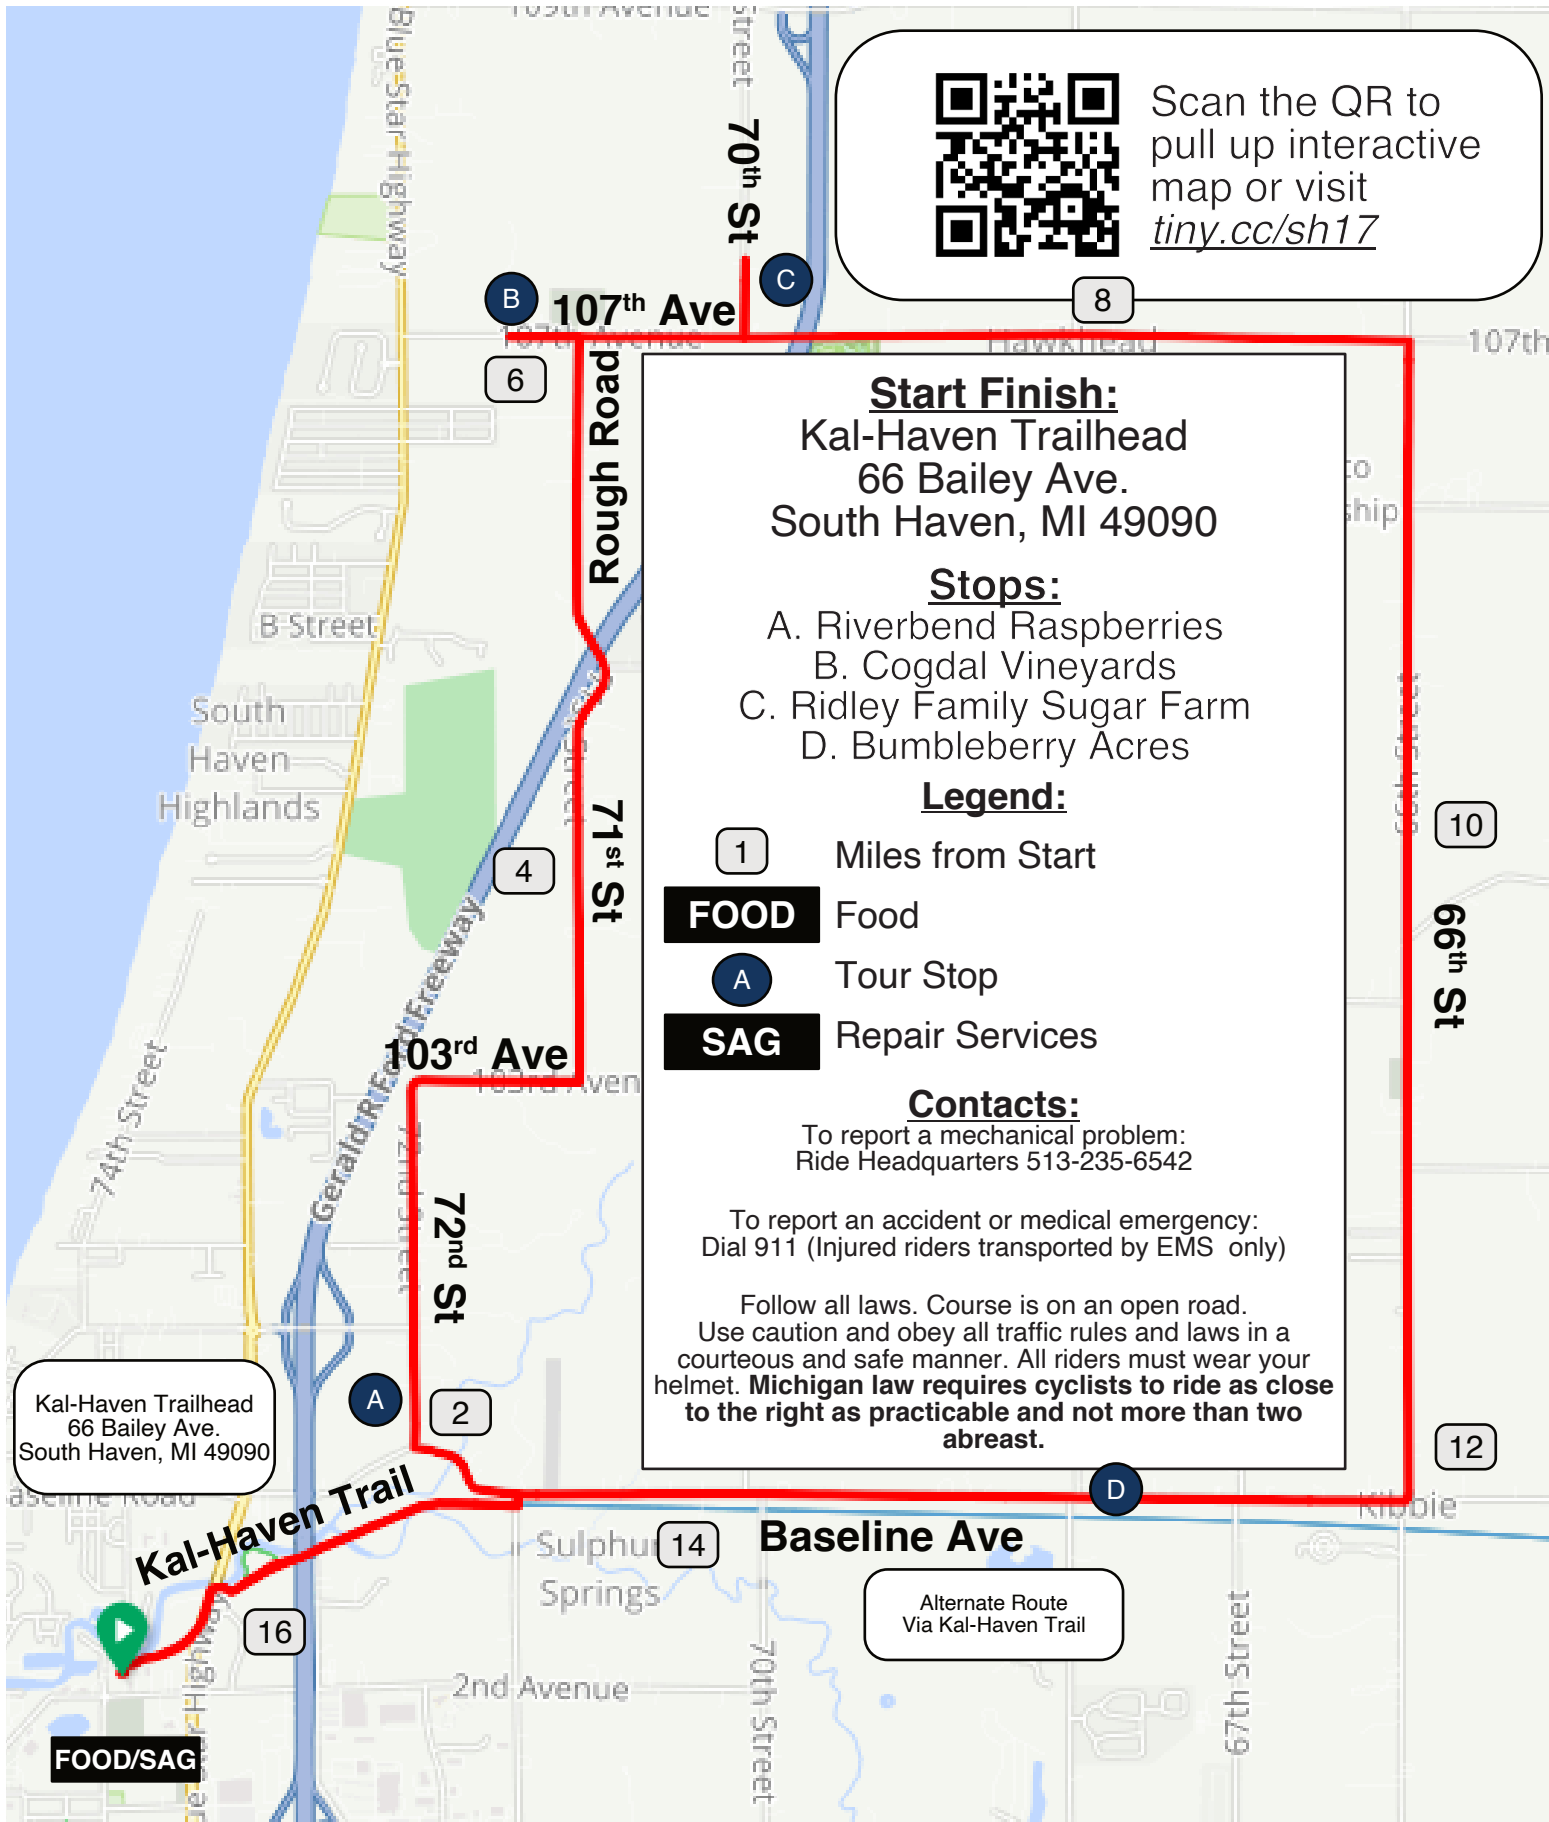

2021 Lake Shore Harvest Ride

South Haven 17 Mile Ride • Follow White Arrows

Scan the QR to pull up interactive map or visit tiny.cc/sh17

Start Finish:
Kal-Haven Trailhead
66 Bailey Ave.
South Haven, MI 49090

- Stops:**
- A. Riverbend Raspberries
 - B. Cogdal Vineyards
 - C. Ridley Family Sugar Farm
 - D. Bumbleberry Acres

- Legend:**
- 1 Miles from Start
 - FOOD** Food
 - A Tour Stop
 - SAG** Repair Services

Contacts:
To report a mechanical problem:
Ride Headquarters 513-235-6542

To report an accident or medical emergency:
Dial 911 (Injured riders transported by EMS only)

Follow all laws. Course is on an open road. Use caution and obey all traffic rules and laws in a courteous and safe manner. All riders must wear your helmet. **Michigan law requires cyclists to ride as close to the right as practicable and not more than two abreast.**

Kal-Haven Trailhead
66 Bailey Ave.
South Haven, MI 49090

FOOD/SAG

Alternate Route
Via Kal-Haven Trail

2021 Lake Shore Harvest Ride

South Haven 17 Mile Ride • Follow White Arrows

Leg	Dir	Type	Notes	Total
	↑	Straight	Continue onto Kal-Haven Trail	0.0
1.4	←	Left	Turn left onto 71½ St	1.4
0.0	←	Left	Turn left onto Baseline Rd	1.4
0.4	→	Right	Turn right onto 72nd St	1.8
1.1	↑	Straight	Continue onto 103rd Ave	2.9
0.5	←	Left	Turn left onto 71st St	3.4
2.3	←	Left	Turn left onto 107th Ave/ U-Turn at Cogdal	5.7
0.9	←	Left	Turn left onto 70th St/ U-Turn at Ridley Farm	6.6
0.5	←	Left	Turn left onto 107th Ave	7.0
2.0	→	Right	Turn right onto 66th St	9.0
3.5	→	Right	Turn right onto Baseline Rd	12.5
2.7	←	Left	Turn left onto 71½ St	15.2
0.0	→	Right	Turn right onto Kal-Haven Trail	15.2