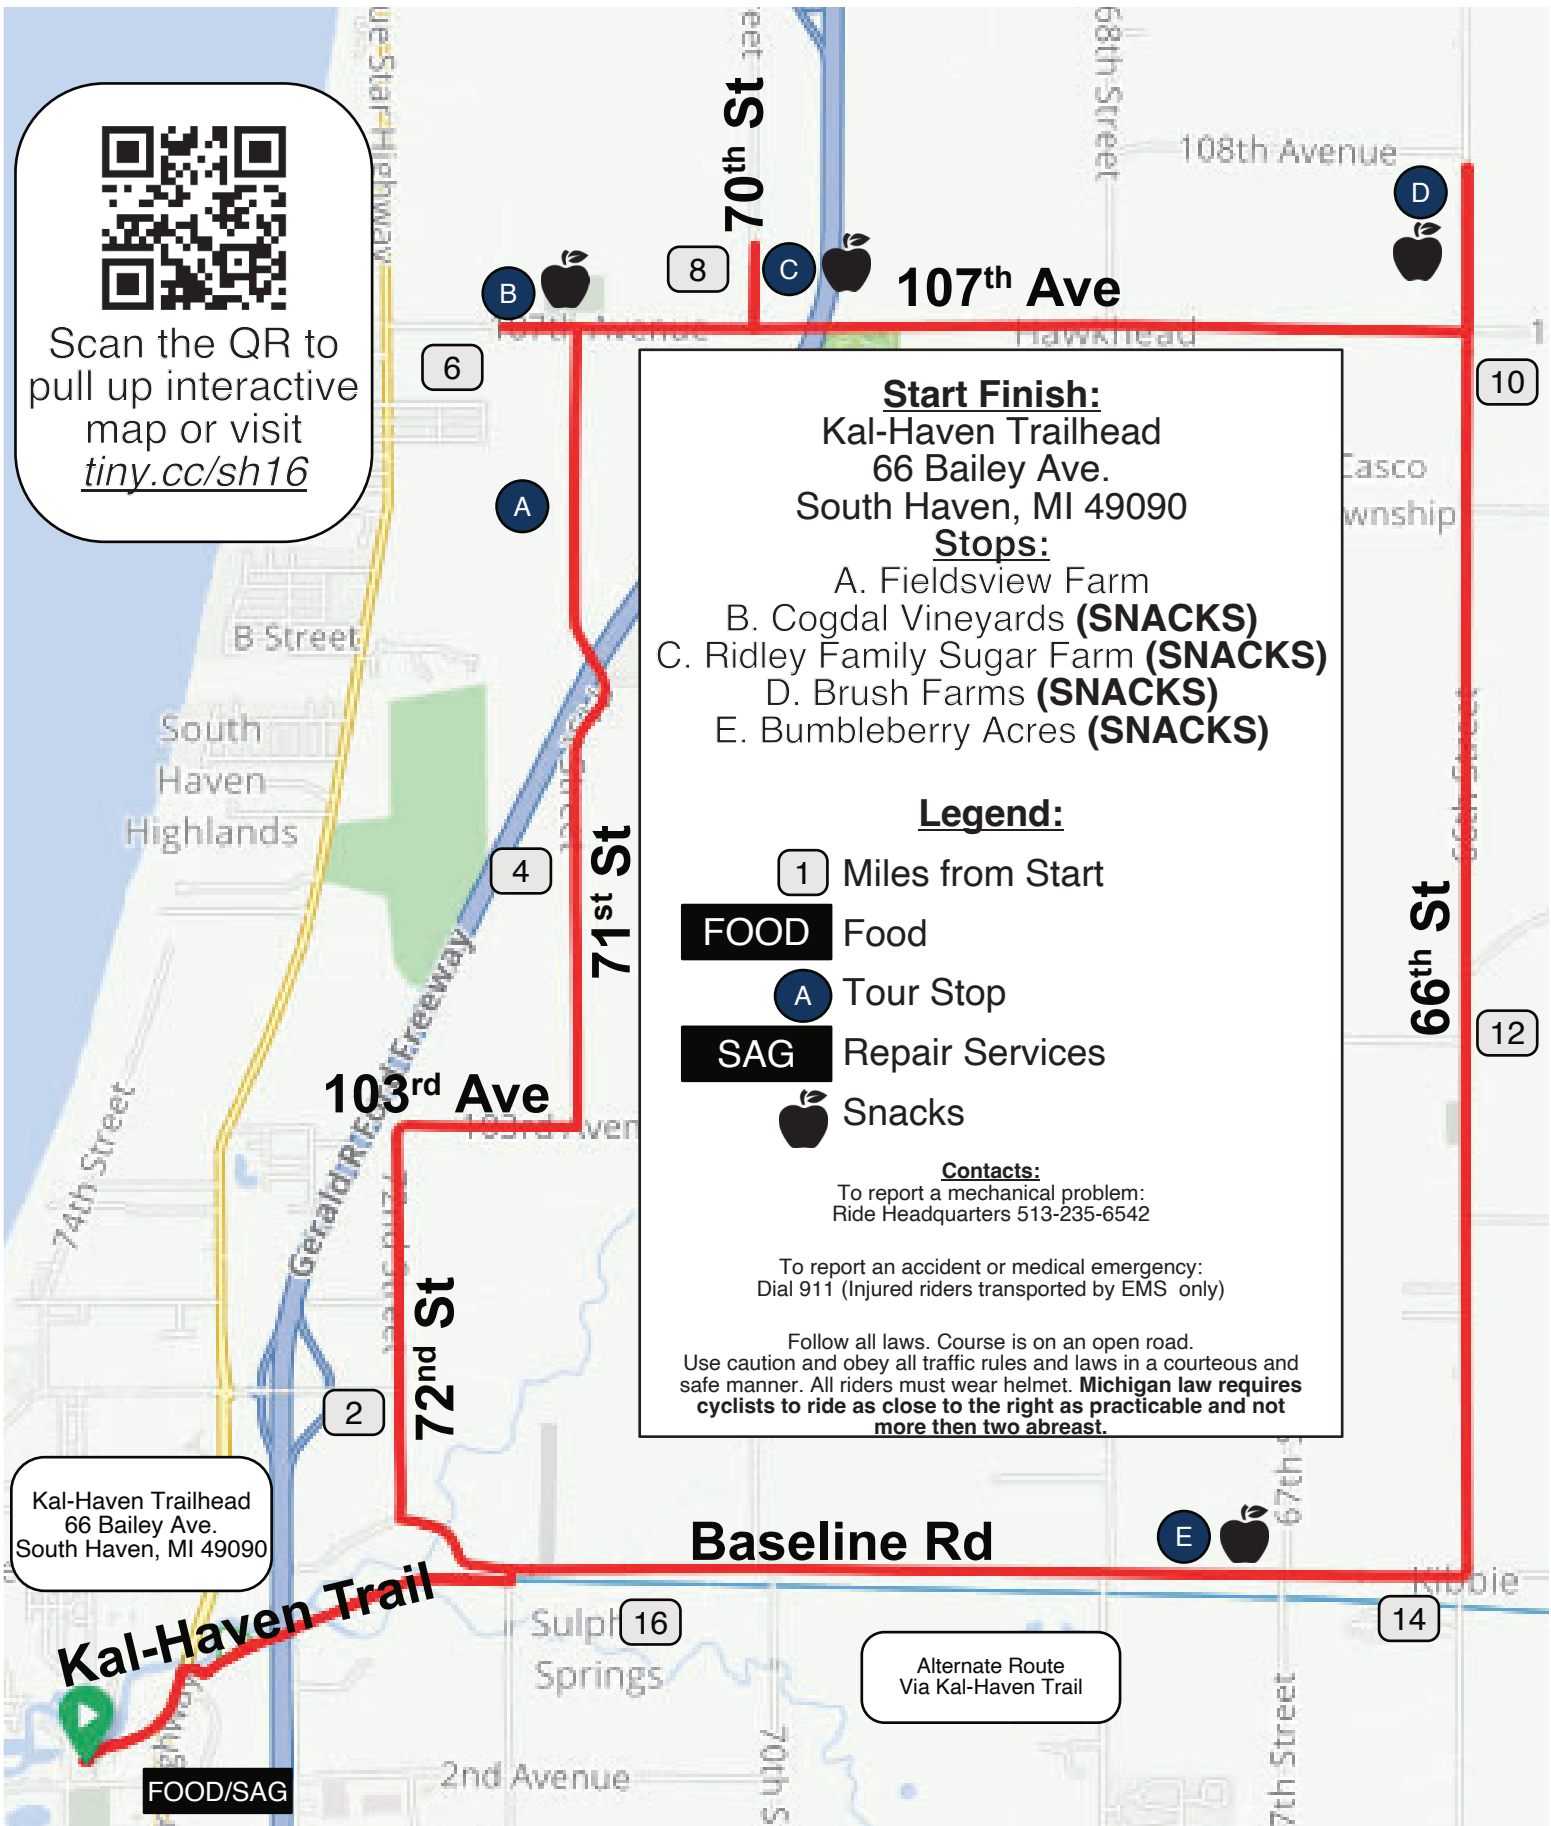

Lake Shore Harvest Ride

South Haven 16 Mile Ride • Follow White Arrows

Scan the QR to pull up interactive map or visit tiny.cc/sh16

Start Finish:
Kal-Haven Trailhead
66 Bailey Ave.
South Haven, MI 49090

Stops:
A. Fieldsview Farm
B. Cogdal Vineyards **(SNACKS)**
C. Ridley Family Sugar Farm **(SNACKS)**
D. Brush Farms **(SNACKS)**
E. Bumbleberry Acres **(SNACKS)**

Legend:

- 1 Miles from Start
- FOOD** Food
- A** Tour Stop
- SAG** Repair Services
-  Snacks

Contacts:
To report a mechanical problem:
Ride Headquarters 513-235-6542

To report an accident or medical emergency:
Dial 911 (Injured riders transported by EMS only)

Follow all laws. Course is on an open road.
Use caution and obey all traffic rules and laws in a courteous and safe manner. All riders must wear helmet. **Michigan law requires cyclists to ride as close to the right as practicable and not more then two abreast.**

Kal-Haven Trailhead
66 Bailey Ave.
South Haven, MI 49090

Alternate Route
Via Kal-Haven Trail

FOOD/SAG

Lake Shore Harvest Ride

South Haven 16 Mile Ride • Follow White Arrows

Leg	Dir	Type	Notes	Total
	↑	Straight	Continue onto Kal-Haven Trail	0.0
1.4	←	Left	Turn left onto 71½ St	1.4
0.0	←	Left	Turn left onto Baseline Rd	1.4
0.4	→	Right	Turn right onto 72nd St	1.8
1.1	↑	Straight	Continue onto 103rd Ave	2.9
0.5	←	Left	Turn left onto 71st St	3.4
2.3	←	Left	Turn left onto 107th Ave	5.7
0.2	↪	U-turn	U-turn at Cogdal	5.9
0.9	←	Left	Turn left onto 70th St	6.6
0.0	↪	U-turn	U-turn at Ridley Family Sugar Farm	6.8
0.5	←	Left	Turn left onto 107th Ave	7.0
2.0	→	Left	Turn left onto 66th St	9.0
0.5	↪	U-turn	U-turn at Brush Farms	9.5
4.4	→	Right	Turn right onto Baseline Rd	13.5
2.7	←	Left	Turn left onto 71½ St	16.1
0.0	→	Right	Turn right onto Kal-Haven Trail	16.2