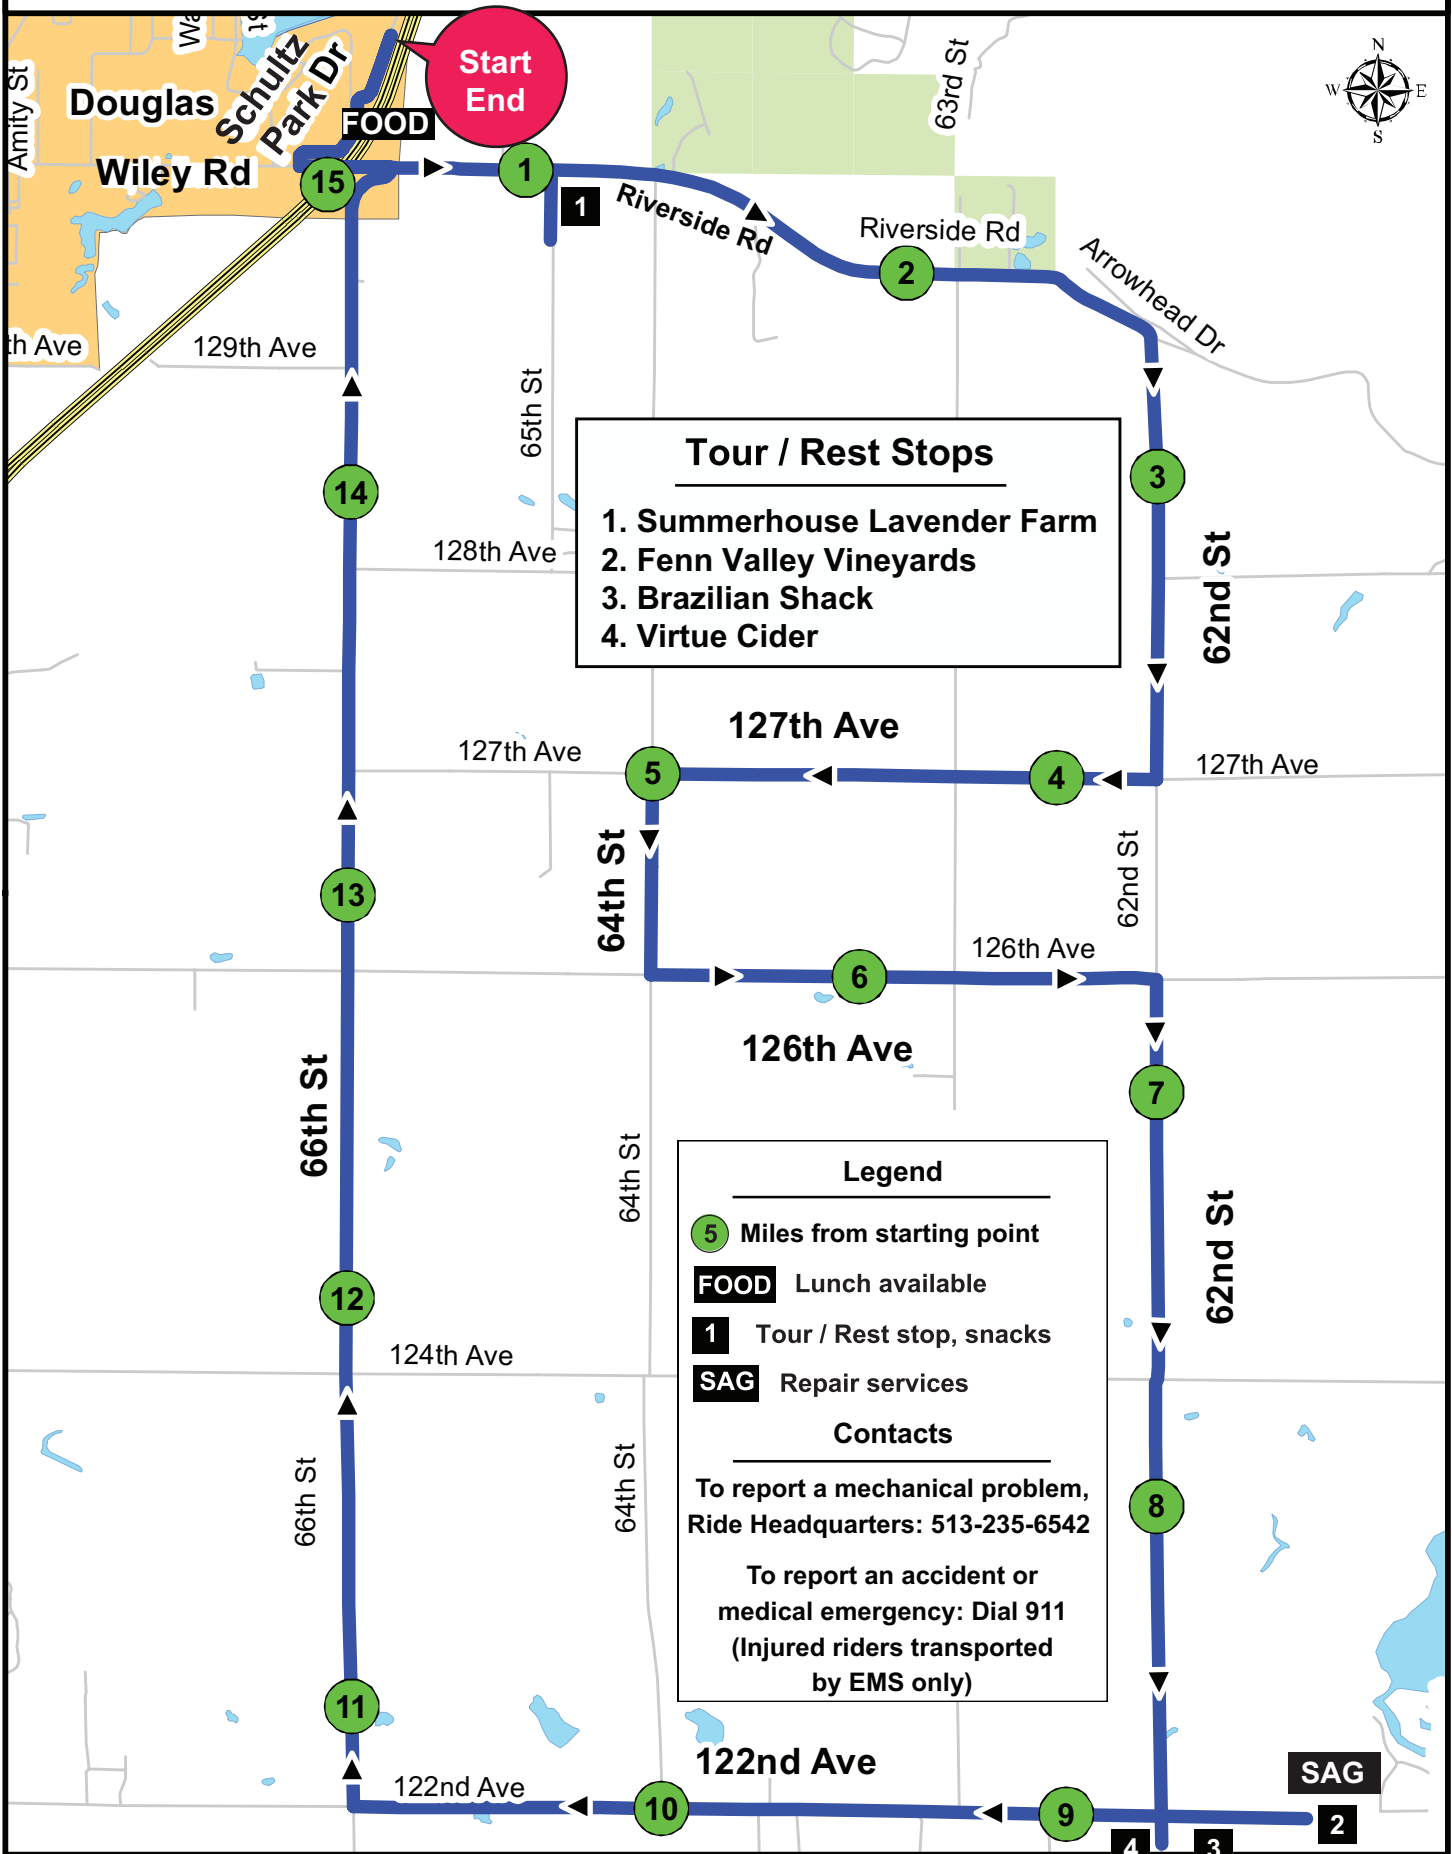

Lakeshore Harvest Ride • Douglas • 15 Mile Route • WHITE ARROWS

Tour / Rest Stops

1. Summerhouse Lavender Farm
2. Fenn Valley Vineyards
3. Brazilian Shack
4. Virtue Cider

Legend

- 5 Miles from starting point
- FOOD** Lunch available
- 1** Tour / Rest stop, snacks
- SAG** Repair services

Contacts

To report a mechanical problem,
Ride Headquarters: 513-235-6542

To report an accident or
medical emergency: Dial 911
(Injured riders transported
by EMS only)