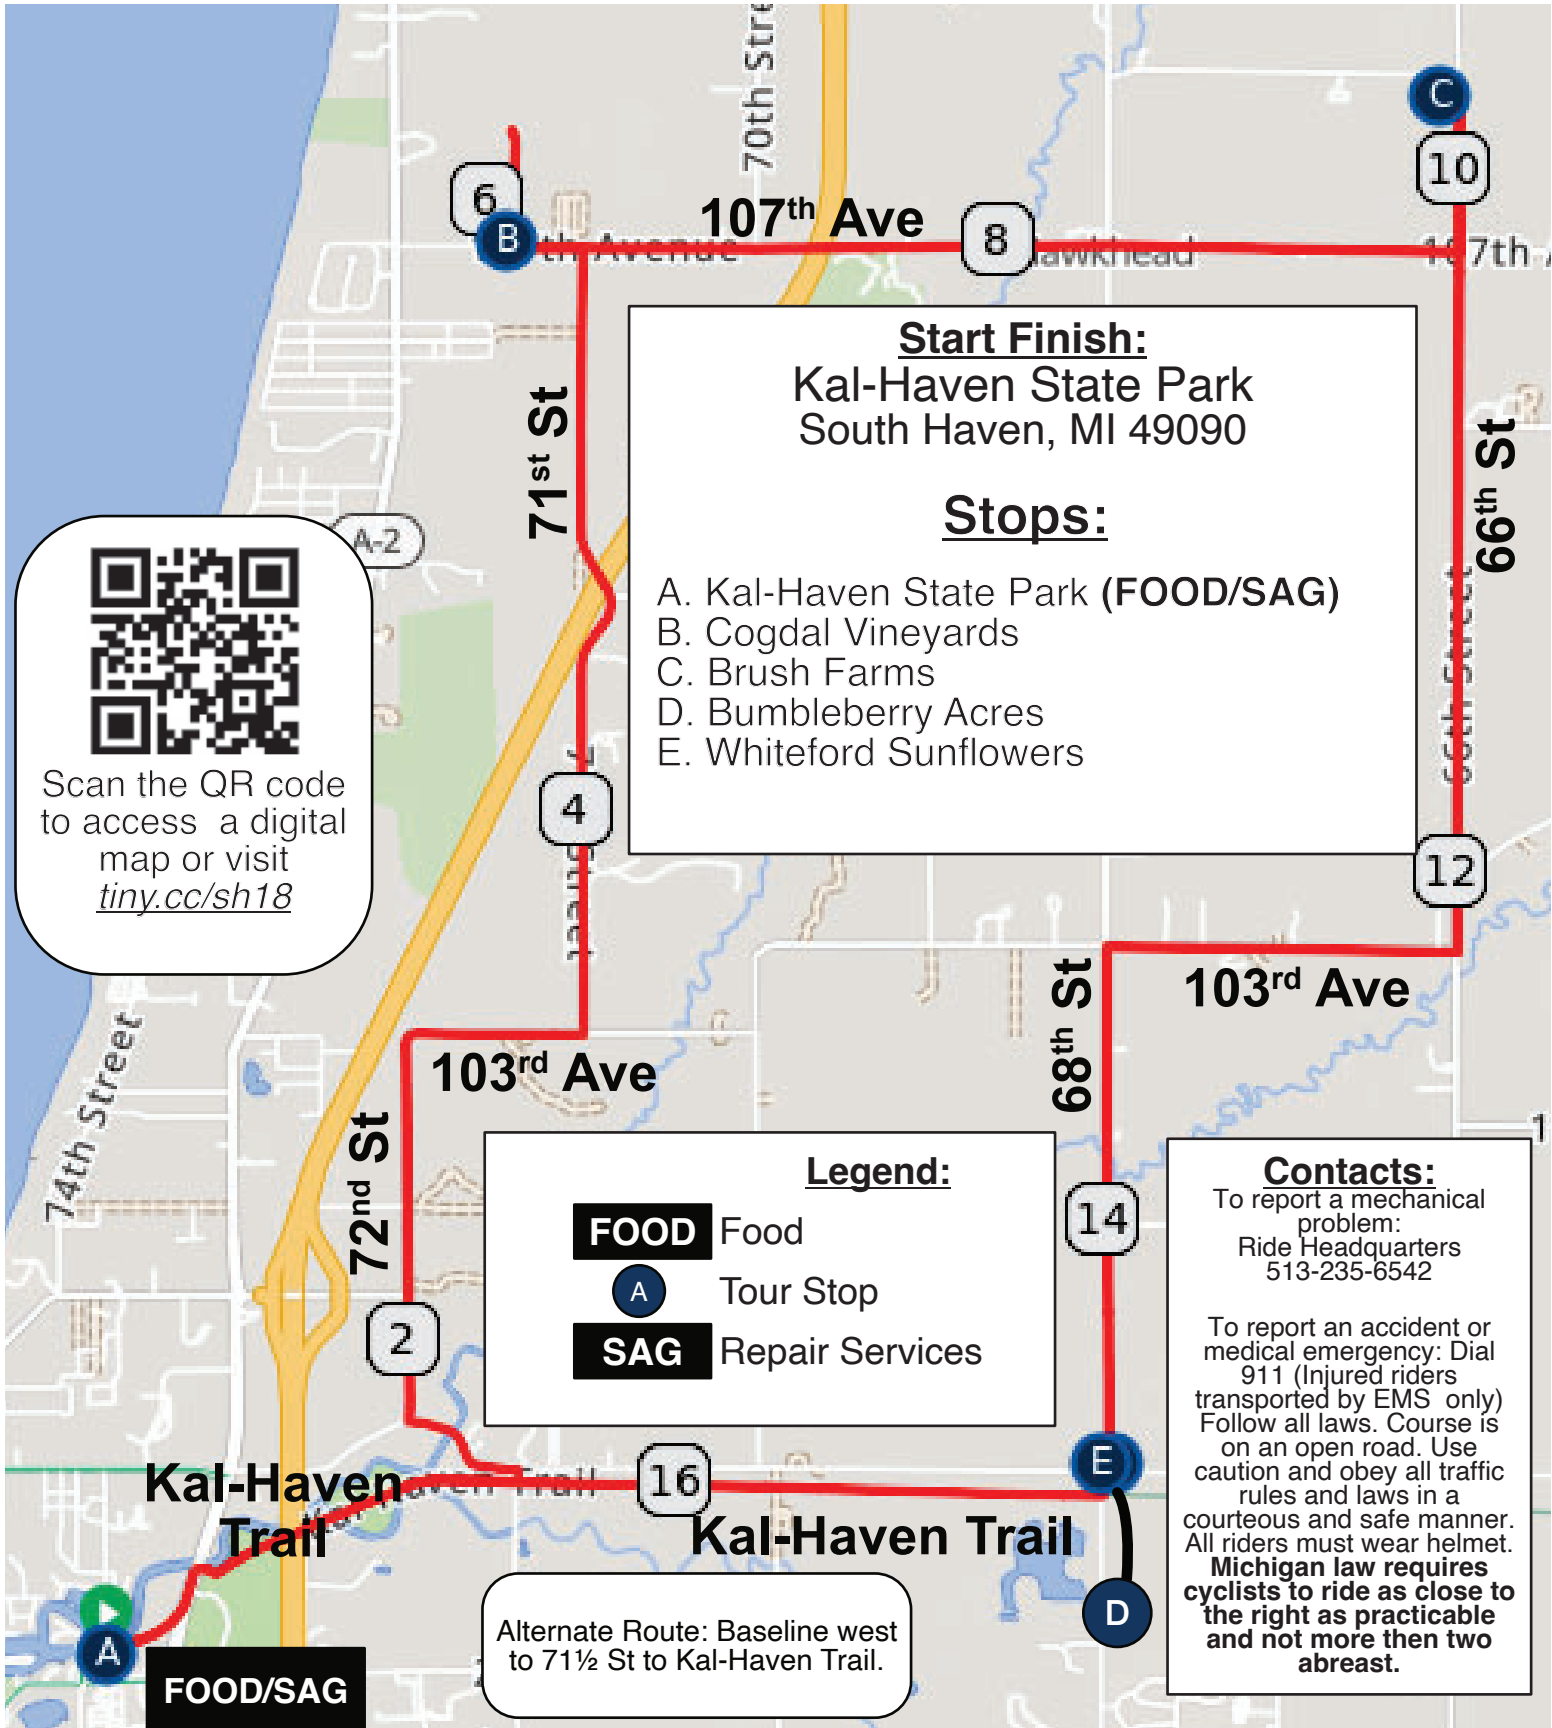

# Lake Shore Harvest Ride

South Haven 18 Mile Ride • Follow White Arrows

# Lake Shore Harvest Ride

## South Haven 18 Mile Ride • Follow White Arrows

Leg	Dir	Type	Notes	Total
	↑	Straight	Enter the Kal-Haven Trail	0.0
1.4	←	Left	Turn left onto 71 1/2 St	1.4
0.0	←	Left	Turn left onto Baseline Rd	1.4
0.4	→	Right	Turn right onto 72nd St	1.8
1.1	↑	Straight	Continue onto 103rd Ave	2.9
0.5	←	Left	Turn left onto 71st St	3.4
2.3	←	Left	Turn left onto 107th Ave	5.7
0.2	→	Right	Turn right onto Cogdal Vineyard driveway. <b>U-Turn at winery.</b>	5.9
0.7	←	Left	Turn left onto 107th Ave	6.6
2.7	←	Left	Turn left onto 66th St	9.3
0.4	↑	U Turn	Make a <b>U-Turn</b> at Brush Farm Parking Lot	9.7
2.5	→	Right	Turn right onto 103rd Ave	12.2
1.0	←	Left	Turn left onto 68th St	13.2
1.5	→	Right	Turn right onto Baseline Rd	14.7
0.0	←	Left	Turn left onto 68th St	14.7
0.1	→	Right	Turn right onto Kal-Haven Trail State Park	14.8
3.0	↑	Straight	Continue on Kal-Haven Trail to trailhead	17.8